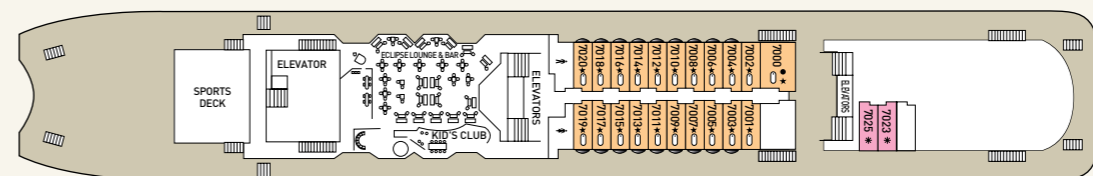

DECK 7 - APOLLO