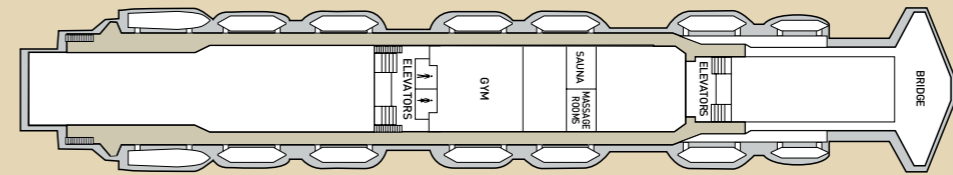

DECK 8 - OURANOS