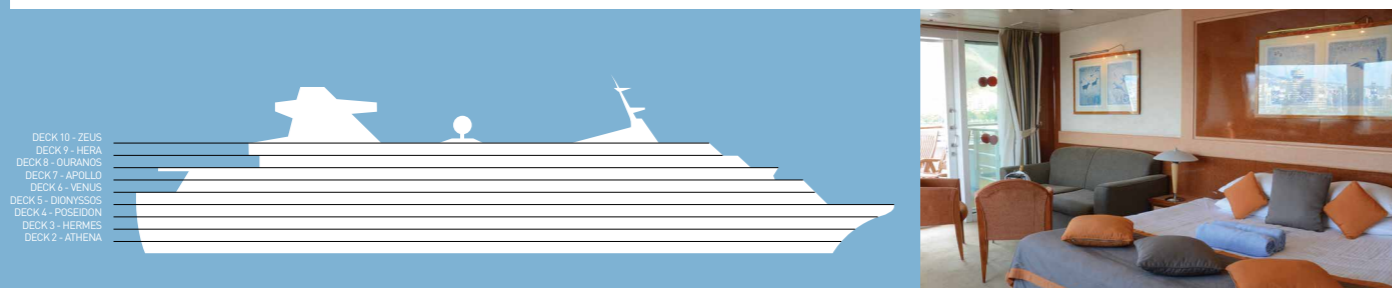

Celestyal Olympia

Suite

Deck Places to have a good meal

9 - HERA	Aura Grill - Leda Casual Dining
4 - POSEIDON	Aegean Restaurant

Deck Places to have fun

10 - ZEUS	Thalassa Bar
9 - HERA	Helios Bar - Horizons Lounge & Bar (Deck 12)
7 - APOLLO	Eclipse Lounge & Bar - Sports Deck
5 - DIONYSSOS	Muses Lounge & Bar - Argo Lounge & Bar - Casino - Selene Lounge & Bar

Deck Places to treat yourself

9 - HERA	Swimming Pools
8 - OURANOS	Sauna - Massage Rooms - Gym
7 - APOLLO	Kid's Club
5 - DIONYSSOS	Photo Shop - Agora Shop - Beauty Center
4 - POSEIDON	Reception - Shore Excursions - Library - Duty Free & Value Shop
1	Medical Center

Category	Deck	Description	Number of cabins	
Inside Cabins				
IB	2-ATHENA / 3-HERMES	2 lower beds, 3rd/4th berth, bathroom with shower	114	
ID	3-HERMES / 4-POSEIDON	2 lower beds, 3rd/4th berth, bathroom with shower	124	
IF	5-DIONYSSOS / 6-VENUS	2 lower beds, bathroom with shower	68	
Outside Cabins				
XB	2-ATHENA / 3-HERMES	2 lower beds, 3rd/4th berth, bathroom with shower	160	
XD	3-HERMES / 4-POSEIDON	2 lower beds, 3rd/4th berth, bathroom with shower	146	
XF	5-DIONYSSOS / 6-VENUS	2 lower beds, bathroom with shower	82	
Suites				
SJ	Junior Suite	7-APOLLO	2 lower beds, sofa bed, bathroom with bathtub or shower	21
SB	Balcony Suite	9-HERA	Matrimonial bed, sofa bed, bathroom with bathtub, balcony	7
SG	Grand Suite	9-HERA	Matrimonial bed, sofa bed, bathroom with bathtub and shower, balcony	2

SHIP SPECIFICATIONS
Tonnage 37,584
Length 214.88 m
Breadth 28.4 m
Draught 7 m
Cruising Speed 19 knots
Passenger Decks 10
Elevators 7
Stabilizers YES
Electric Current 110v
Classification Society DNV

CABIN ACCOMMODATIONS
Total Outside Cabins 418
Out of which Balcony Suites 9
Total Inside Cabins 306
Total Cabins 724

CREW
Crew Members 540
Nationality of Officers Hellenic & Int.
Nationality of Crew European & Int.

CABIN AMENITIES
All cabins are equipped with shower, WC, air condition, telephone, hair dryer, safety deposit box and TV. All Suites have refrigerated mini bar.

Deck plans and cabin layouts are given purely as a guide. Size and layout may vary within the same category. Some cabins in SJ category might have partially obstructed view.

SYMBOL LEGEND

- none
- double bed
- 2 lower beds + 2 upper beds
- ★ Sofa bed
- ●★ Double bed + sofa + cabin with bathtub
- Suitable for wheelchairs
- Cabins with bathtub
- Cabins with obstructed view

DECK 10 - ZEUS