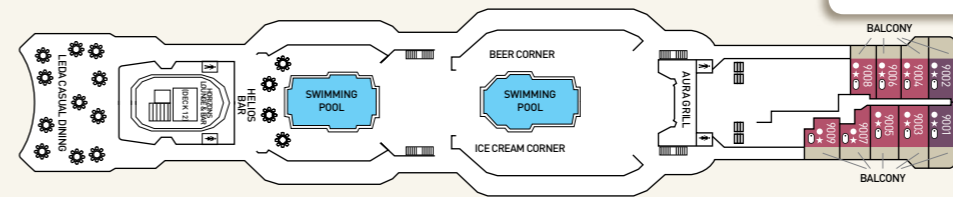

DECK 9 - HERA