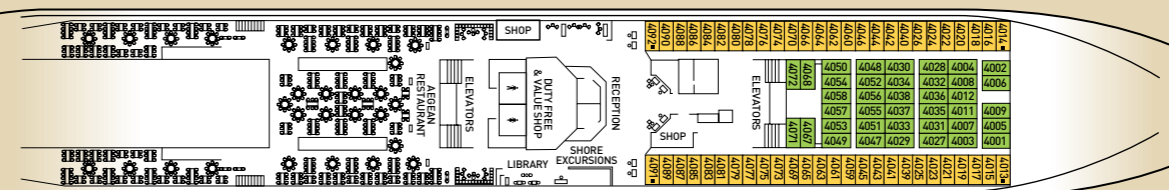

DECK 4 - POSEIDON